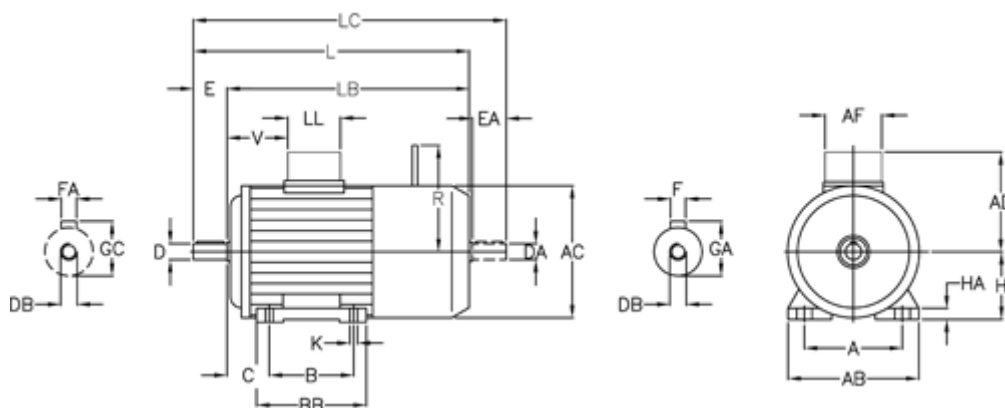

Data Sheet

Article number: 25100015041204102600

Description: Bonfiglioli brake motor BX90LA-4-FA05 1.5KW
1400 rpm 3x230/400v 50HZ IP55 IE3 AC brake B3 stainless steel

Measures

A	= 140	D	= 24	GC	= 27.0	R	= 160
A/F	= 98	DA	= M8	H	= 90	V	= 95
AB	= 174	DB	= M8	HA	= 13.0		
AC	= 176	E	= 50	K	= 10		
AD	= 133	EA	= 24	L	= 409		
B	= 125	F	= 8	LC	= 461		
BB H7	= 155	FA	= 8	Length B	= 359		
C	= 56	GA	= 27.0	LL	= 98		